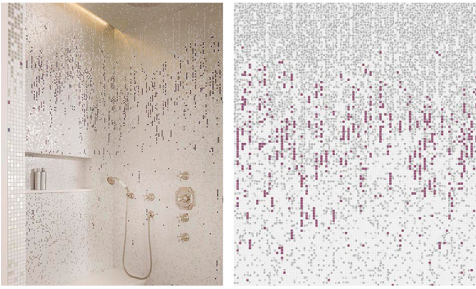

## [Artaic](#)

Artaic uses our innovative proprietary robotic technology and computer-aided design tools to customize, design and fabricate award-winning mosaic installations. In combining modern technologies with this historic art form, the Artaic team is passionate about the creation of accessible architecturally significant mosaics.