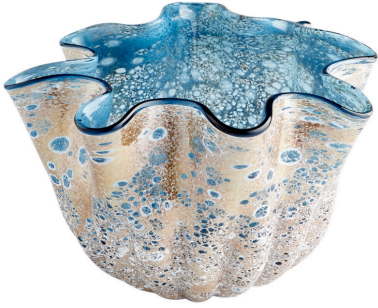

MEDUSE VASE

[Grand Rapids Furniture Company](#)

Grand Rapids Furniture Co. is a wholesale distributor of fine furnishings servicing interior designers and architects nation-wide. We were established in 1987 at the Boston Design Center located in the seaport district of Boston. Our company prides itself on our excellent customer service and high quality merchandise. While specializing in American made custom upholstery, Grand Rapids Furniture also offers custom casegoods, brilliant lighting, and unique accessories from across the world. Our 5000 square foot showroom showcases a blend of traditional, transitional, contemporary and coastal inspired styles from some of the leading luxury brand manufactures in the US.

The Meduse vase boasts a unique, teacup design with soft folds surrounding the exterior of the vessel. The spooky blue surface finish is coated in a rugged white and earth-toned texture that gives this accent a breath of fresh air. Durable glass construction and a flat, sturdy base make the Meduse the perfect storage option for your seasonal floral arrangements or decorative twigs. Add a striking accessory to your traditional living room coffee table, eclectic entryway console, or modern kitchen island countertop with this artful accent.

List Price:

Price On Request

Grand Rapids Furniture Company
One Design Center Place
Suite 200
Boston, MA US 02210
(617) 345-0911